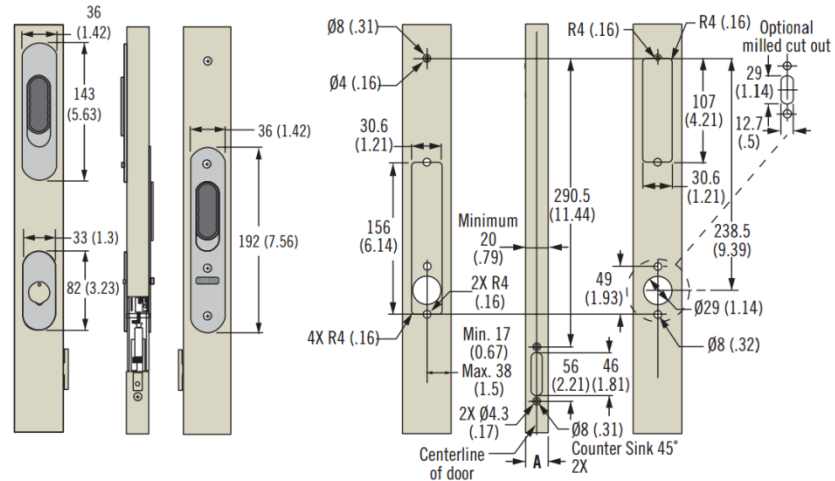

MM Talon Sliding Entry Door Latch

Flush style, star and standard

Features

- New superior Star Key Lock capability provides enhanced, three-axis pin tumbler security
- Top-stop latching feature provides option to secure door in the full open, full closed, or partially open positions, prevents accidental closing even in rough seas
- Attractive flush face design provides sleek look that complements a wide range of boats
- Optional high-seas handle provides sturdy grip for both latch and door operation
- Designed for doors in stainless steel and aluminum extrusions

Material

- Escutcheons, outside plate: Brass, chrome plated and aluminum, black powder coat
- Privacy knob: Brass, chrome plated

Panel Preparation

Star Part Numbers					
Finish	Style	Door Thickness (A)			
		20.5 (0.81) - 23 (0.91)	23 (0.91) - 28.5 (1.12)	28.5 (1.12) - 33.5 (1.32)	33.5 (1.32) - 38 (1.50)
Chrome	Standard	MM-01-130-10	MM-01-131-10	MM-01-132-10	MM-01-133-10
	Standard Top Stop feature	MM-01-430-10	MM-01-431-10	MM-01-432-10	MM-01-433-10
Black Powder Coated	Standard	MM-01-130-50	MM-01-131-50	MM-01-132-50	MM-01-133-50
	Standard Top Stop feature	MM-01-430-50	MM-01-431-50	MM-01-432-50	MM-01-433-50

Talon Part Numbers				
Without Key locking* (egress opening from outside)	Door Thickness Range			
	20.5 (.81) - 23 (.91)	22.5 (.87) - 27 (1.06)	27 (1.06) - 34.5 (1.38)	28.5 (1.13) - 38 (1.5)
Anodized aluminum	MM-01-100-60	MM-01-101-60	MM-01-102-60	MM-01-103-60
Powder coated black aluminum	MM-01-100-50	MM-01-101-50	MM-01-102-50	MM-01-103-50
Chrome	MM-01-100-10	MM-01-101-10	MM-01-102-10	MM-01-103-10
Diamond brass	MM-01-100-40	MM-01-101-40	MM-01-102-40	MM-01-103-40
Key locking				
Anodized aluminum	MM-01-110-60	MM-01-111-60	MM-01-112-60	MM-01-113-60
Powder coated black aluminum	MM-01-110-50	MM-01-111-50	MM-01-112-50	MM-01-113-50
Chrome	MM-01-110-10	MM-01-111-10	MM-01-112-10	MM-01-113-10
Diamond brass	MM-01-110-40	MM-01-111-40	MM-01-112-40	MM-01-113-40